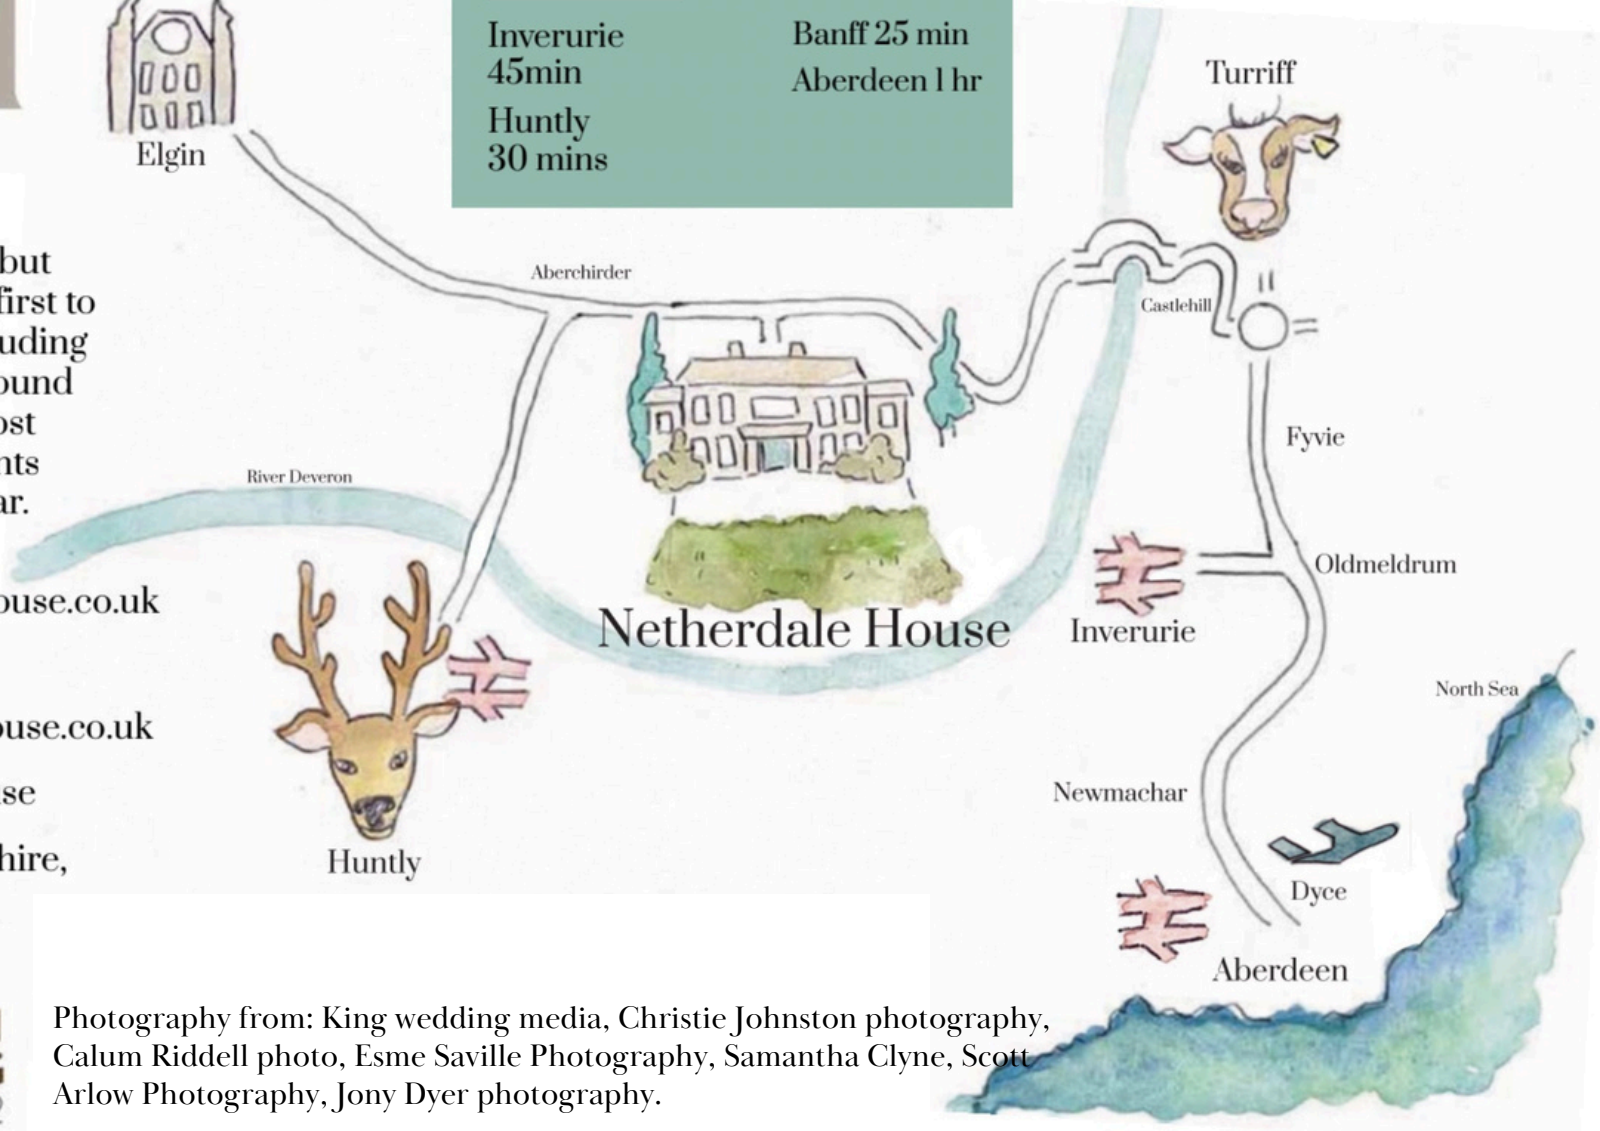

Elgin

Nearest airport	Visit
Aberdeen lhr	Turriff 15 min
	Aberchirder 10 min
Train Stations	
Inverurie 45min	Banff 25 min
Huntly 30 mins	Aberdeen 1 hr

Netherdale House What Three words
train.cello.again

We do love visitors but please do get in touch first to arrange a viewing including driving or walking around the House as we host Weddings and Events throughout the year.

- ✉ info@netherdalehouse.co.uk
- ☎ 01466 780228
- 🌐 www.netherdalehouse.co.uk
- 📺 @ Netherdalehouse
- 📍 Turriff, Aberdeenshire, AB53 4LE