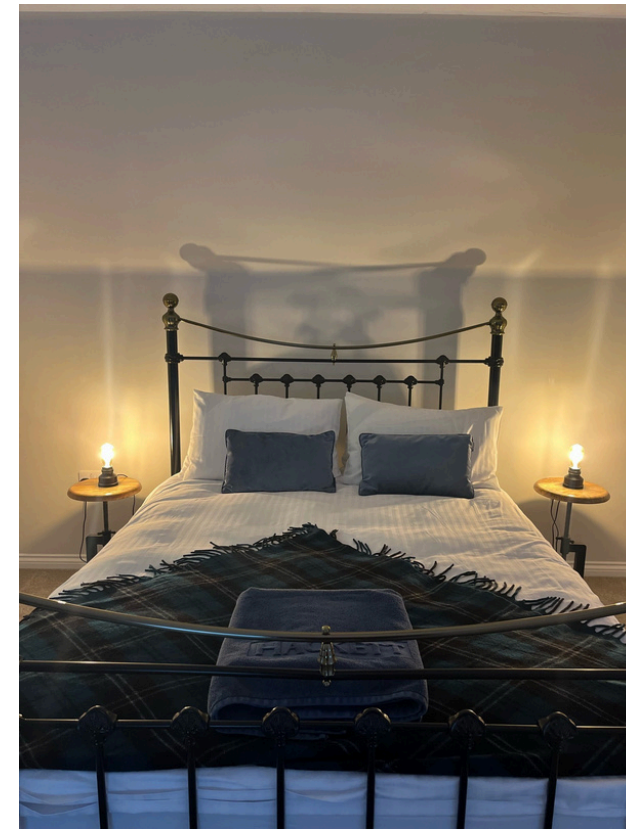

Coach House

Fully renovated Coach House offers open plan living, with patio doors leading out to the garden with its own wee 'Sitooterie' with fairy lights, BBQ, hot tub and fire pit that makes for the perfect space for making memories.

Sleeping 12 guests in 5 double bedrooms and 1 twin bedroom.